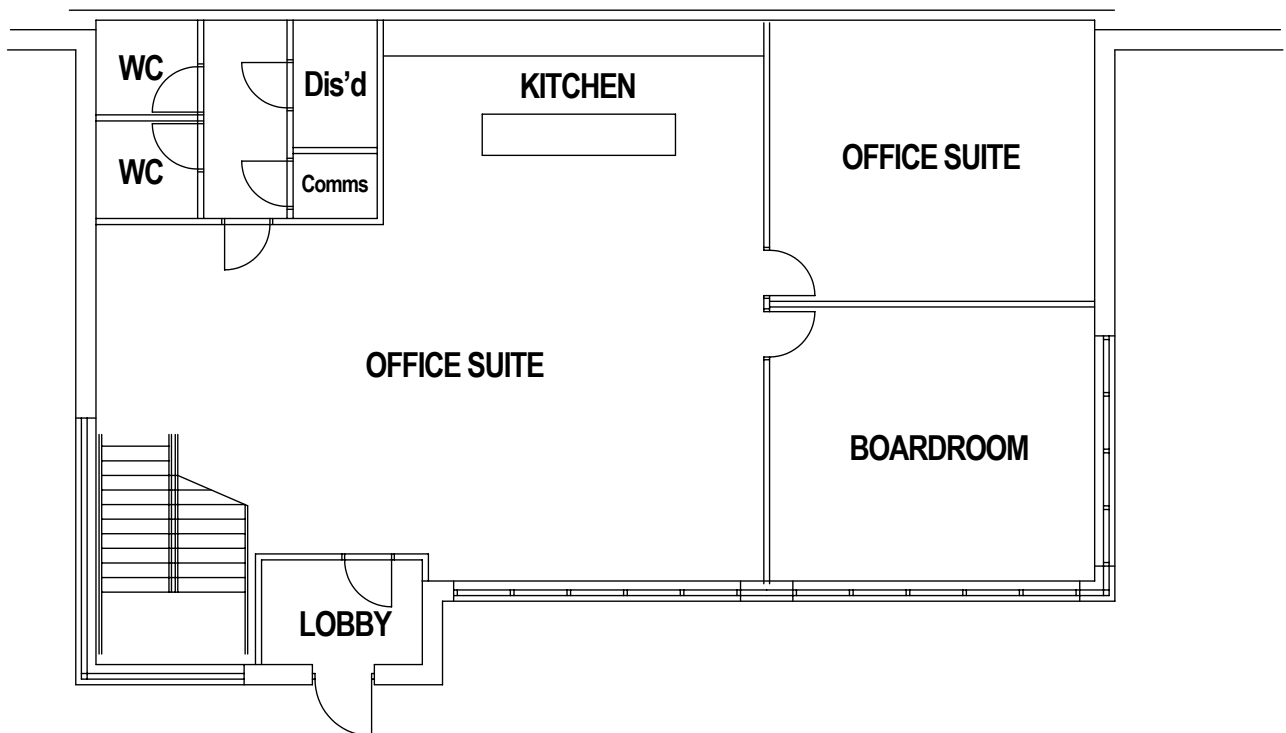

UNIT 6 - Davyfield Road, Blackburn

Modern Offices TO LET - 4000 sq ft (366 sq mt)

LOWER GROUND FLOOR

GROUND FLOOR