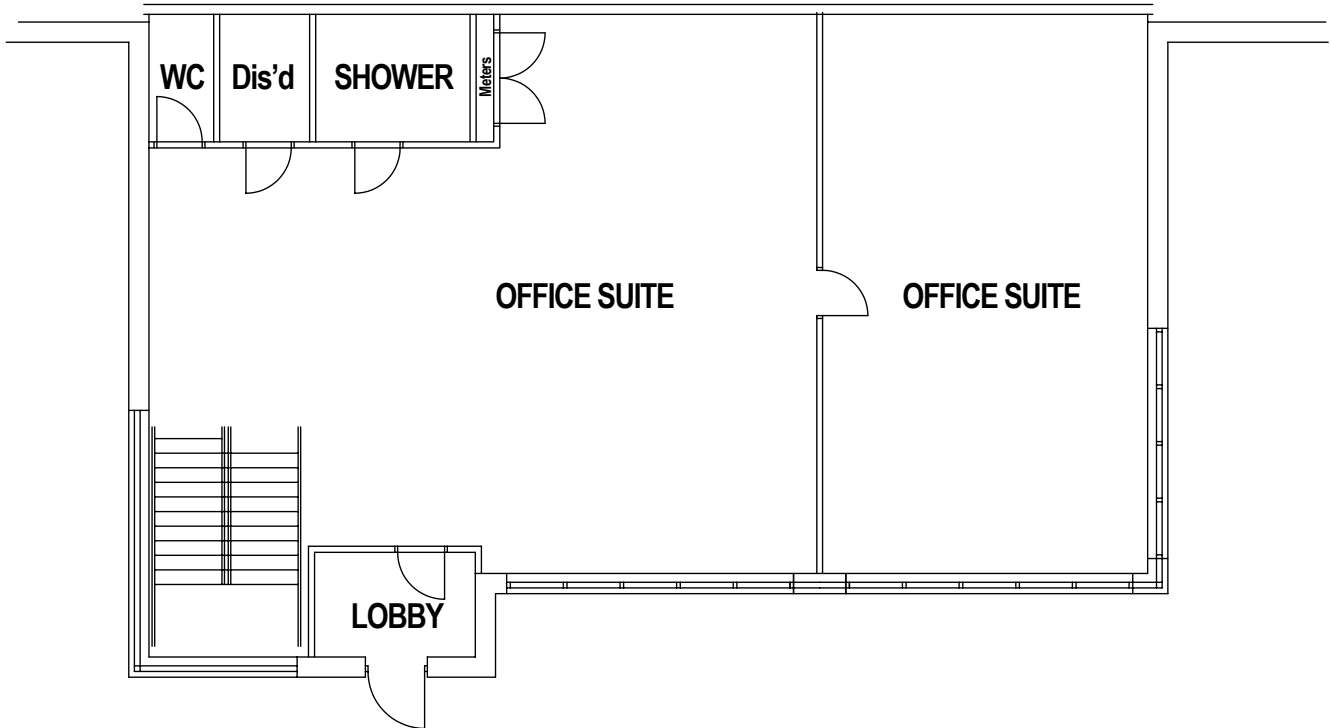

UNIT 6 - Davyfield Road, Blackburn

Modern Offices TO LET - 4000 sq ft (366 sq mt)

LOWER GROUND FLOOR

GROUND FLOOR